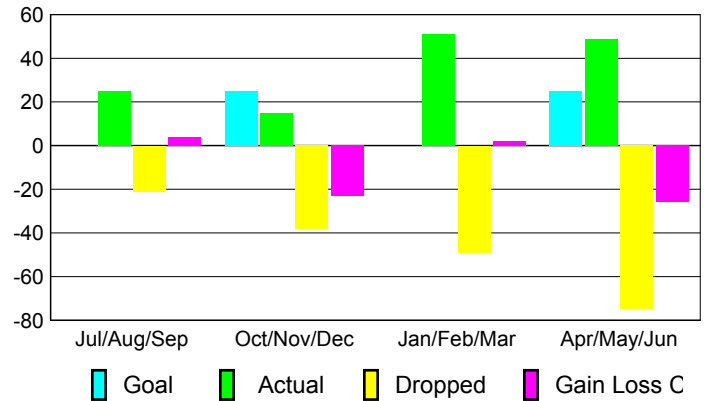

Membership Results 2008-2009

Goal, New, Dropped, Gain/Loss

Comparison of Membership Gain/Loss

Current Year Compared to the Previous Year