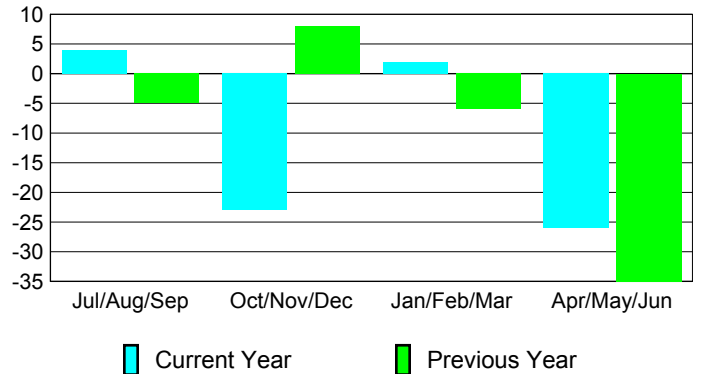

Membership Results 2008-2009

Membership 2007-2008

Month	Net Memb Goal	Actual New Memb	Actual Dropped Memb	Gain/Loss of Memb	Gain/Loss of Memb
Jul/Aug/Sep	0	25	-21	4	-5
Oct/Nov/Dec	25	15	-38	-23	8
Jan/Feb/Mar	0	51	-49	2	-6
Apr/May/June	25	49	-75	-26	-35
Totals	50	140	-183	-43	-38

Membership Results 2008-2009

Goal, New, Dropped, Gain/Loss

Comparison of Membership Gain/Loss

Current Year Compared to the Previous Year

Gender Comparison 2008-2009

Jul/Aug/Sep

Oct/Nov/Dec

Jan/Feb/Mar

Apr/May/June

Male

Female