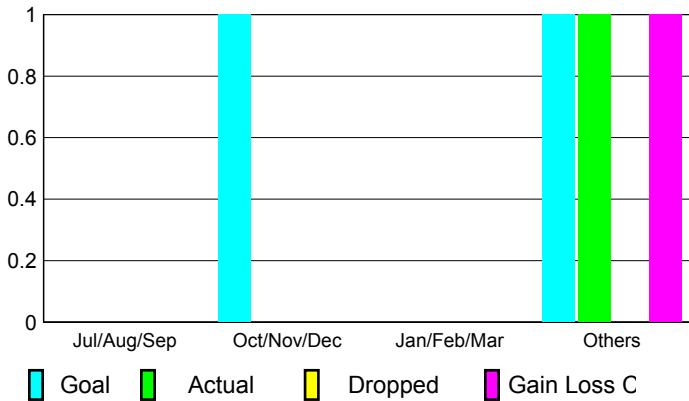

2008-2009 GMT Quarterly Report for District (or Undistricted) District 103IW

GMT: JACQUES 'JACK' VERBEKE

Location: FRANCE

GMT CA: 4

CLUBS

Club Results 2008-2009

Clubs 2007-2008

Month	New Club Goal	Actual New Clubs	Actual Dropped Clubs	Gain/Loss of Clubs	Gain/Loss of Clubs
Jul/Aug/Sep	0	0	0	0	0
Oct/Nov/Dec	1	0	0	0	0
Jan/Feb/Mar	0	0	0	0	0
Apr/May/June	1	1	0	1	0
Totals	2	1	0	1	0

Club Results 2008-2009

Goal, New, Dropped, Gain/Loss

Comparison of Club Gain/Loss

Current Year Compared to the Previous Year

YTD Status Quo Clubs 2008-2009

Status Quo Clubs Compared to Status Quo Members

MEMBERSHIP

Membership Results 2008-2009

Membership 2007-2008

Month	Net Memb Goal	Actual New Memb	Actual Dropped Memb	Gain/Loss of Memb	Gain/Loss of Memb
Jul/Aug/Sep	0	25	-21	4	-5
Oct/Nov/Dec	25	15	-38	-23	8
Jan/Feb/Mar	0	51	-49	2	-6
Apr/May/June	25	49	-75	-26	-35
Totals	50	140	-183	-43	-38